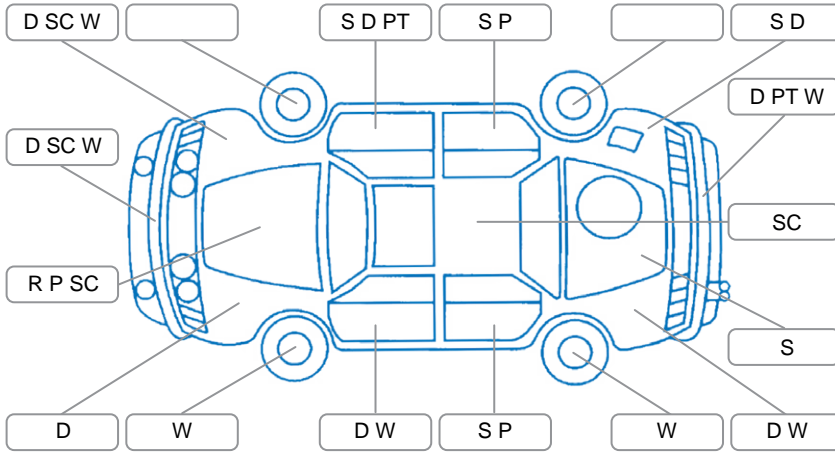

### Key

S = Scratch    R = Rust    C = Crack    \* = Decals    W = Significant scuffs  
 D = Dent    PT = Paint defect    P = Pin dent    SC = Stone Chips

Note: some defects and blemishes may not be displayed in the diagram

### Body Inspection Comments

- Left wing mirror housing and indicator damaged
- Worn front tires
- Front grille damaged
- Left taillight damaged

Conditions During Body Inspection	Dry
-----------------------------------	-----

### Under Carriage and Under Bonnet Inspection Comments

- Underbody surface rust
- Engine oil seepage