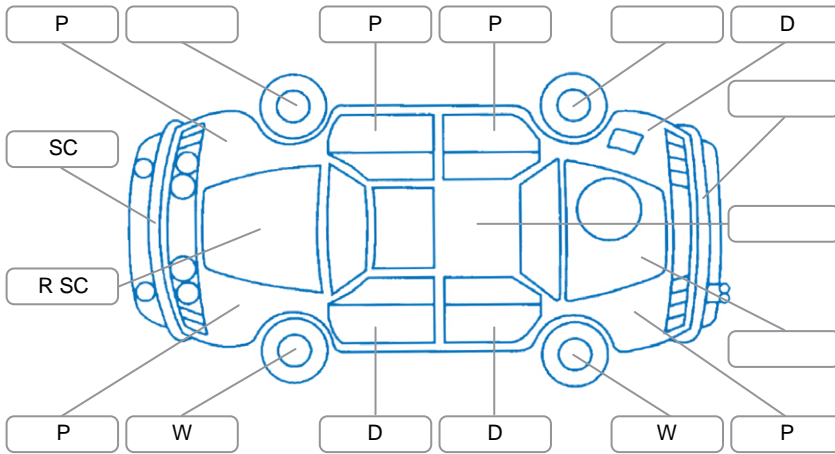

**Key**  
 S = Scratch    R = Rust    C = Crack    \* = Decals    W = Significant scuffs  
 D = Dent    PT = Paint defect    P = Pin dent    SC = Stone Chips

Note: some defects and blemishes may not be displayed in the diagram

### Body Inspection Comments

Both sides cant rail trim loose

Conditions During Body Inspection    Dry