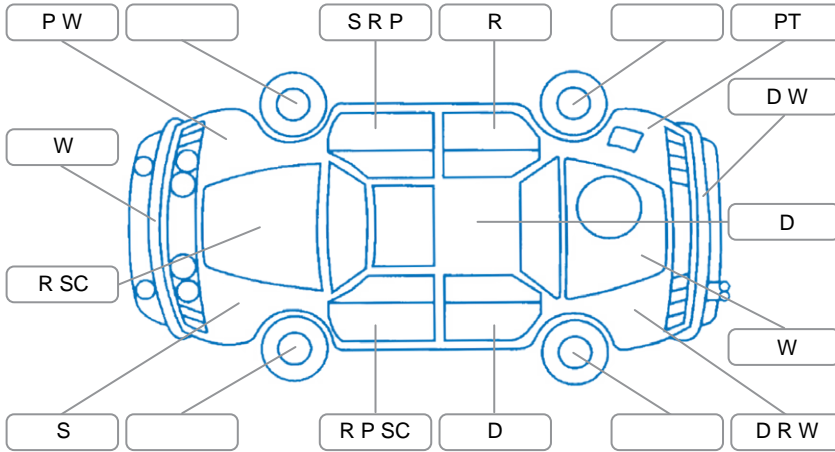

Report ID:	28,162,690	Version:	1
Created:	14 May 2026		

Make:	Toyota	Model:	Vanguard
Body Style:	Wagon	Year:	2011
Rego No.:	PAW109	Rego Expiry:	16 Jul 2026
WoF Expiry:	05 Mar 2027	Odometer:	177,290 Kms
Good No.:	28162690	VIN:	7AT0H65BX21214327
Next Service:	187,000	Service History:	No

Key

S = Scratch R = Rust C = Crack * = Decals W = Significant scuffs
 D = Dent PT = Paint defect P = Pin dent SC = Stone Chips

Note: some defects and blemishes may not be displayed in the diagram

Body Inspection Comments

Conditions During Body Inspection: Dry

Under Carriage and Under Bonnet Inspection Comments

Interior Comments

Seats:	Stains
Carpets:	Average
Panels:	Average
Dashboard:	Average

General Comments

Road Conditions During Test Drive	Dry	
Engine Timing Mechanism	Timing Chain	
Evidence of Cam Belt Replacement	<input type="checkbox"/> Yes <input type="checkbox"/> No	Kms
Inspected by:	Samuel Weir	
Published by:	Samuel Weir	
Inspection Date:	05 May 2026	