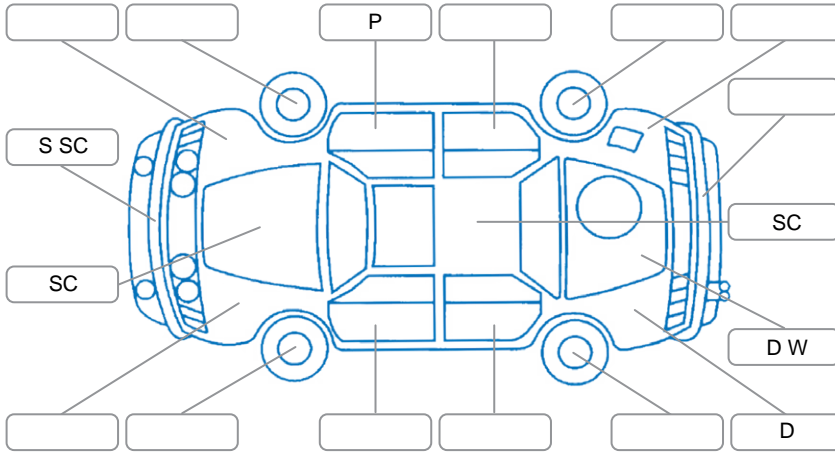

Report ID:	28,162,299	Version:	1
Created:	22 May 2026		

Make:	Ford	Model:	Ranger
Body Style:	Utility	Year:	2016
Rego No.:	RSF200	Rego Expiry:	06 Apr 2027
WoF Expiry:	01 Jun 2027	Odometer:	156,554 Kms
Good No.:	28162299	VIN:	MNAUMFF50GW544715
Next Service:	166550	Service History:	No

Key

S = Scratch R = Rust C = Crack * = Decals W = Significant scuffs
 D = Dent PT = Paint defect P = Pin dent SC = Stone Chips

Note: some defects and blemishes may not be displayed in the diagram

Body Inspection Comments

Conditions During Body Inspection: Dry

Under Carriage and Under Bonnet Inspection Comments

Interior Comments

Seats:	Good
Carpets:	Good
Panels:	Good
Dashboard:	Good

General Comments

Road Conditions During Test Drive	Dry
Engine Timing Mechanism	Timing Chain
Evidence of Cam Belt Replacement	<input type="checkbox"/> Yes <input type="checkbox"/> No Kms