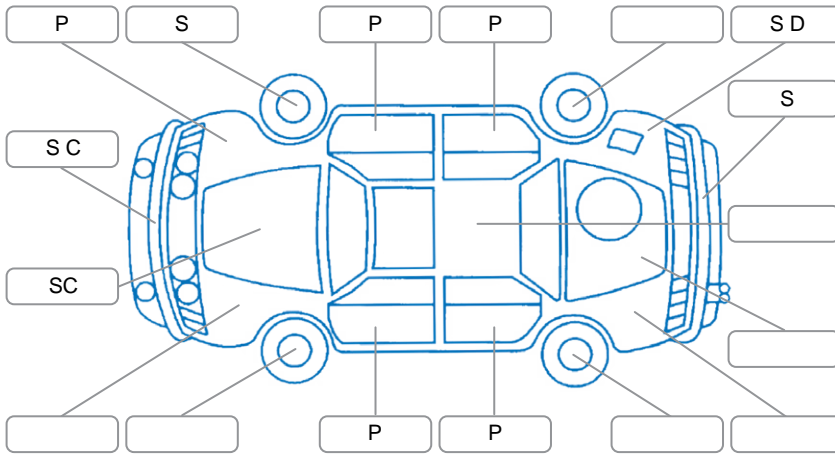

Report ID:	28,162,206	Version:	1
Created:	05 May 2026		

Make:	Mitsubishi	Model:	Eclipse Cross
Body Style:	SUV	Year:	2018
Rego No.:	LSE853	Rego Expiry:	30 Nov 2026
WoF Expiry:	23 Jan 2027	Odometer:	86,720 Kms
Good No.:	28162206	VIN:	JMFXTGK1WJZ007675
Next Service:	96,000kms	Service History:	Yes

Key
 S = Scratch R = Rust C = Crack * = Decals W = Significant scuffs
 D = Dent PT = Paint defect P = Pin dent SC = Stone Chips

Note: some defects and blemishes may not be displayed in the diagram

Body Inspection Comments

Conditions During Body Inspection: Dry

Under Carriage and Under Bonnet Inspection Comments

Interior Comments

Seats:	Good
Carpets:	Good
Panels:	Good
Dashboard:	Good

General Comments

Road Conditions During Test Drive	Dry
Engine Timing Mechanism	Timing Chain
Evidence of Cam Belt Replacement	<input type="checkbox"/> Yes <input type="checkbox"/> No Kms
Inspected by:	LukaAjitvan Woerden
Published by:	LukaAjitvan Woerden
Inspection Date:	05 May 2026