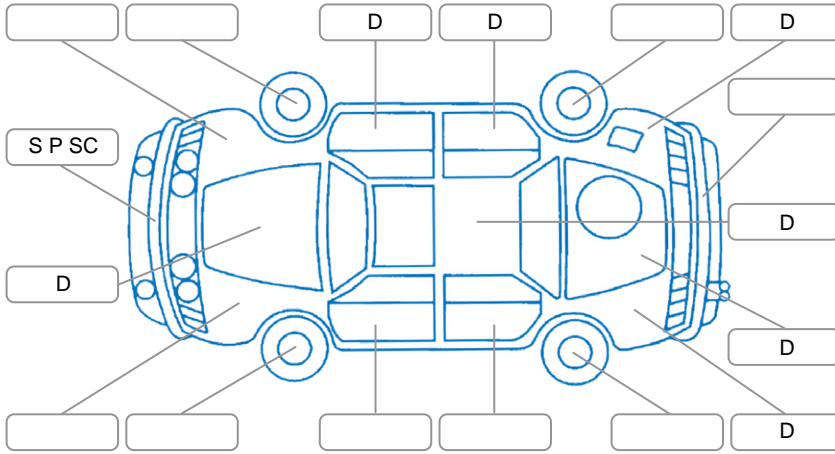

Report ID:	28,162,140	Version:	3
Created:	07 May 2026		

Make:	Ford	Model:	Ranger
Body Style:	Utility	Year:	2021
Rego No.:	NGG314	Rego Expiry:	21 Oct 2026
WoF Expiry:	15 Jan 2027	Odometer:	170,909 Kms
Good No.:	28162140	VIN:	MPBUMFF50LX308061
Next Service:	180,000 kms	Service History:	Yes

Key

S = Scratch R = Rust C = Crack * = Decals W = Significant scuffs
 D = Dent PT = Paint defect P = Pin dent SC = Stone Chips

Note: some defects and blemishes may not be displayed in the diagram

Body Inspection Comments