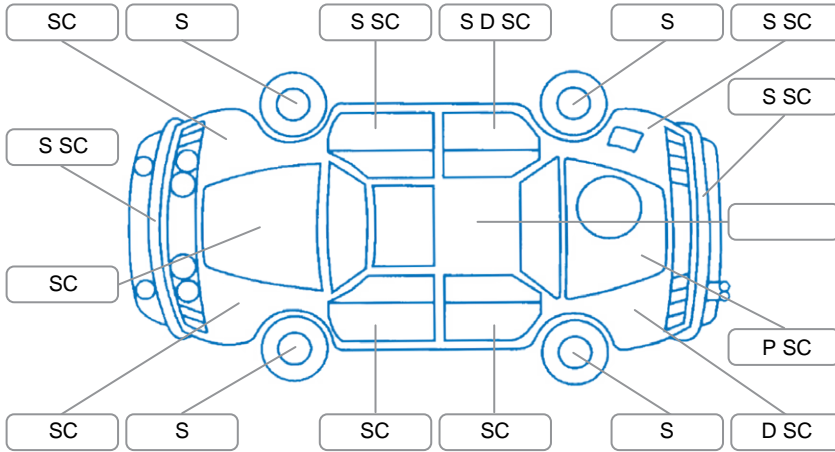

Report ID:	28,162,117	Version:	1
Created:	06 May 2026		

Make:	Honda	Model:	Accord
Body Style:	Sedan	Year:	2005
Rego No.:	JGE336	Rego Expiry:	08 Dec 2026
WoF Expiry:	07 Sep 2026	Odometer:	198,138 Kms
Good No.:	28162117	VIN:	7AT08G13X15104285
Next Service:	197,000 Kms	Service History:	No

Key

S = Scratch R = Rust C = Crack * = Decals W = Significant scuffs
 D = Dent PT = Paint defect P = Pin dent SC = Stone Chips

Note: some defects and blemishes may not be displayed in the diagram

Body Inspection Comments

Conditions During Body Inspection

Dry

Under Carriage and Under Bonnet Inspection Comments

Interior Comments

Seats:	Good
Carpets:	Poor, RF carpet torn
Panels:	Average
Dashboard:	Average

General Comments

Spare tyre missing.
 RH mirror doesn't open.
 Dash screen fail.
 Slight driveline drone.