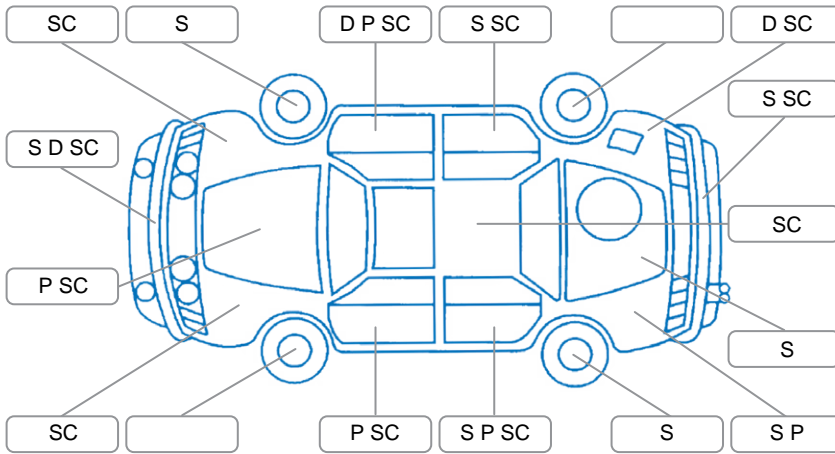

Report ID:	28,162,101	Version:	3
Created:	18 May 2026		

Make:	Nissan	Model:	Tiida
Body Style:	Hatchback	Year:	2009
Rego No.:	MZW42	Rego Expiry:	07 Aug 2026
WoF Expiry:	27 May 2027	Odometer:	157,149 Kms
Good No.:	28162101	VIN:	7AT0DH78X19235294
Next Service:	164,900 Kms	Service History:	No

Key
 S = Scratch R = Rust C = Crack * = Decals W = Significant scuffs
 D = Dent PT = Paint defect P = Pin dent SC = Stone Chips

Note: some defects and blemishes may not be displayed in the diagram

Body Inspection Comments

LH A pillar dented.

Conditions During Body Inspection

Under Carriage and Under Bonnet Inspection Comments

Interior Comments

Seats:	Good
Carpets:	Good
Panels:	Average. Headliner stained.
Dashboard:	Average. Dash cracked between air vents.