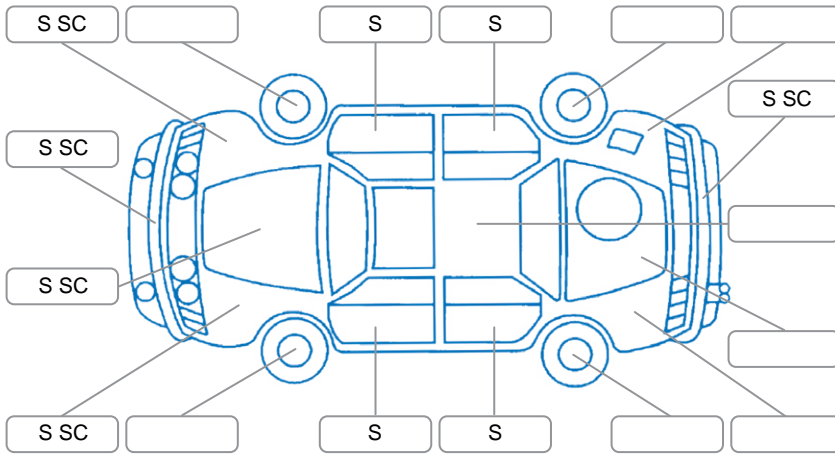

Report ID:	28,162,091	Version:	2
Created:	12 May 2026		

Make:	Holden	Model:	Captiva 7
Body Style:	SUV	Year:	2013
Rego No.:	GZB306	Rego Expiry:	08 Jul 2026
WoF Expiry:	23 Jan 2027	Odometer:	187,622 Kms
Good No.:	28162091	VIN:	KL3CD265JDB041817
Next Service:	192,000	Service History:	Yes

**Key**

S = Scratch    R = Rust    C = Crack    \* = Decals    W = Significant scuffs  
 D = Dent    PT = Paint defect    P = Pin dent    SC = Stone Chips

Note: some defects and blemishes may not be displayed in the diagram

**Body Inspection Comments**

Minor windscreen chips

Conditions During Body Inspection

Dry

**Under Carriage and Under Bonnet Inspection Comments**

**Interior Comments**

Seats:	Drivers worn
Carpets:	Average
Panels:	Average
Dashboard:	Average