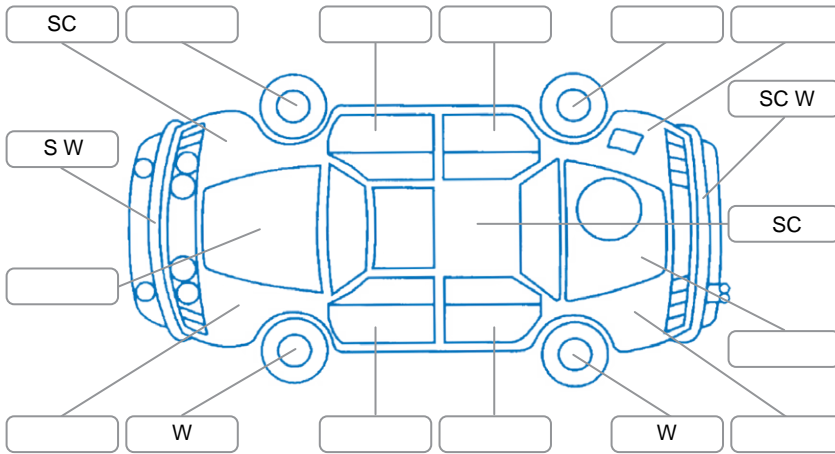

Report ID:	28,161,960	Version:	2
Created:	07 May 2026		

Make:	Toyota	Model:	SAI
Body Style:	Sedan	Year:	2016
Rego No.:	RBB804	Rego Expiry:	21 Jul 2026
WoF Expiry:	17 Nov 2026	Odometer:	65,303 Kms
Good No.:	28161960	VIN:	7AT0H661X24097425
Next Service:	75,000km	Service History:	No

Key
 S = Scratch R = Rust C = Crack * = Decals W = Significant scuffs
 D = Dent PT = Paint defect P = Pin dent SC = Stone Chips

Note: some defects and blemishes may not be displayed in the diagram

Body Inspection Comments

Conditions During Body Inspection	Dry
-----------------------------------	-----

Under Carriage and Under Bonnet Inspection Comments

Front wheel drive

Interior Comments

Seats:	Good
Carpets:	Good
Panels:	Good
Dashboard:	Good