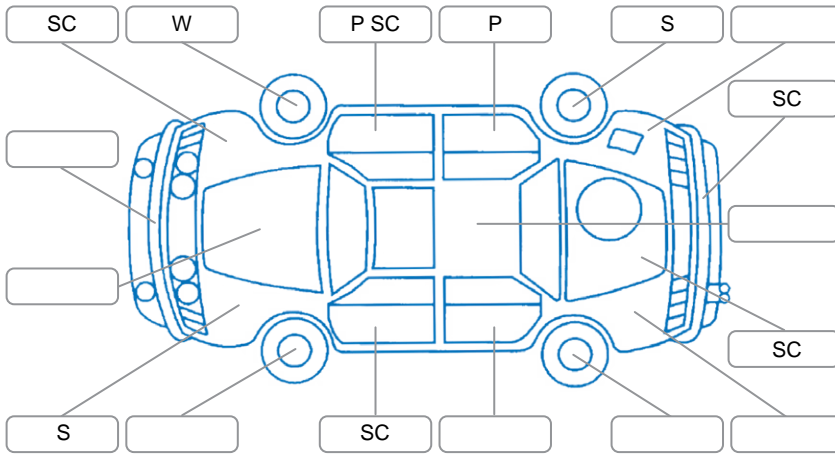

Key
 S = Scratch R = Rust C = Crack * = Decals W = Significant scuffs
 D = Dent PT = Paint defect P = Pin dent SC = Stone Chips

Note: some defects and blemishes may not be displayed in the diagram

Body Inspection Comments

Conditions During Body Inspection: Dry

Under Carriage and Under Bonnet Inspection Comments

Interior Comments

Seats:	Good
Carpets:	Good
Panels:	Good
Dashboard:	Good

General Comments

2WD hybrid Yaris Cross hatch.