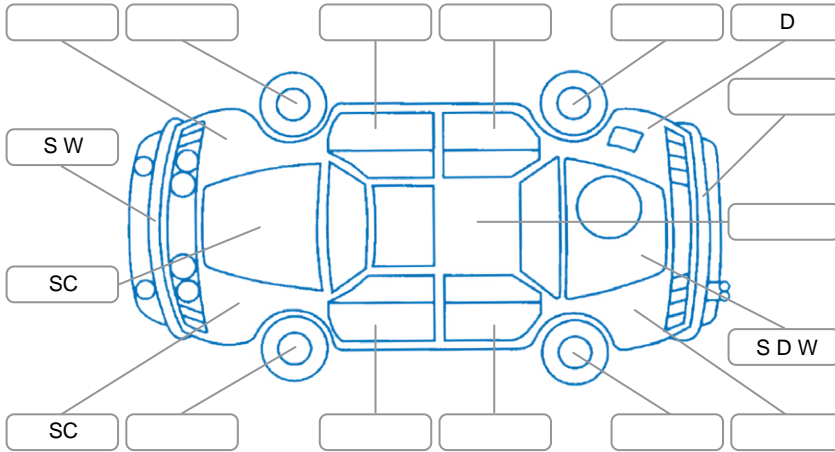

Report ID:	28,161,837	Version:	1
Created:	07 May 2026		

Make:	Mitsubishi	Model:	Triton
Body Style:	Utility	Year:	2014
Rego No.:	HPP760	Rego Expiry:	10 Jun 2026
WoF Expiry:	20 Mar 2027	Odometer:	249,713 Kms
Good No.:	28161837	VIN:	MMAJRKA40FD008110
Next Service:	unknown	Service History:	No

Key

S = Scratch R = Rust C = Crack * = Decals W = Significant scuffs
 D = Dent PT = Paint defect P = Pin dent SC = Stone Chips

Note: some defects and blemishes may not be displayed in the diagram

Body Inspection Comments

Right fog light cracked
 Left reflector cracked

Conditions During Body Inspection

Dry

Under Carriage and Under Bonnet Inspection Comments

Battery insecure
 Front pads low

Interior Comments

Seats:	Poor
Carpets:	Poor
Panels:	Poor
Dashboard:	Poor