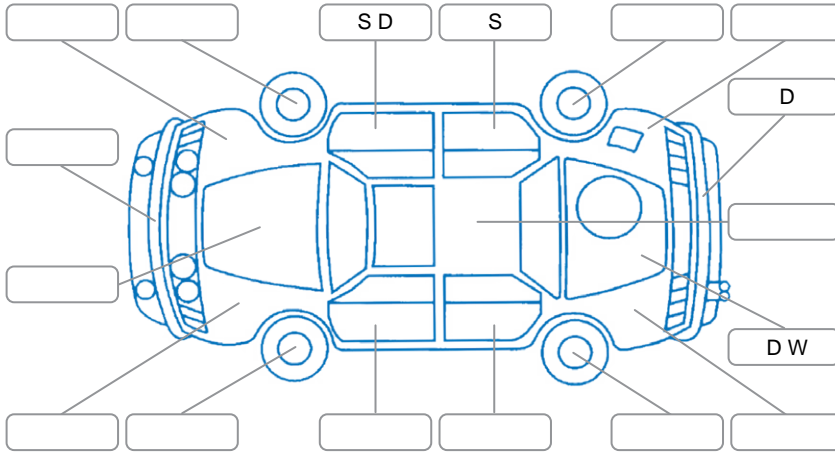

Report ID:	28,161,828	Version:	1
Created:	07 May 2026		

Make:	Mazda	Model:	Bounty
Body Style:	Utility	Year:	2008
Rego No.:	RSS814	Rego Expiry:	01 Apr 2027
WoF Expiry:	31 Oct 2026	Odometer:	236,244 Kms
Good No.:	28161828	VIN:	MMOUNY0E300691924
Next Service:	unknown	Service History:	No

Key

S = Scratch R = Rust C = Crack * = Decals W = Significant scuffs
 D = Dent PT = Paint defect P = Pin dent SC = Stone Chips

Note: some defects and blemishes may not be displayed in the diagram

Body Inspection Comments

Moisture in tail lights

Conditions During Body Inspection

Dry

Under Carriage and Under Bonnet Inspection Comments

Significant engine oil leaks
 Rust developing around body mounts

Interior Comments

Seats:	drivers seat worn
Carpets:	Good
Panels:	Good
Dashboard:	Good