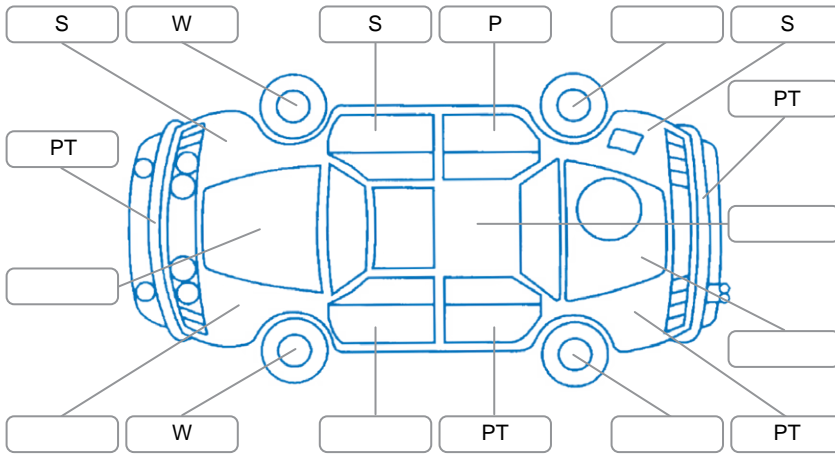

Report ID:	28,161,790	Version:	2
Created:	05 May 2026		

Make:	Nissan	Model:	E-NV200
Body Style:	Van	Year:	2015
Rego No.:	JNR289	Rego Expiry:	28 Sep 2026
WoF Expiry:	02 May 2026	Odometer:	40,691 Kms
Good No.:	28161790	VIN:	7AT0DH91X15503843
Next Service:	19/2/27 or 55000km	Service History:	No

Key

S = Scratch R = Rust C = Crack * = Decals W = Significant scuffs
 D = Dent PT = Paint defect P = Pin dent SC = Stone Chips

Note: some defects and blemishes may not be displayed in the diagram

Body Inspection Comments

Missing RH fender indicator lens.

Conditions During Body Inspection

Dry

Under Carriage and Under Bonnet Inspection Comments

Interior Comments

Seats:	Good
Carpets:	Good
Panels:	Good
Dashboard:	Good

General Comments