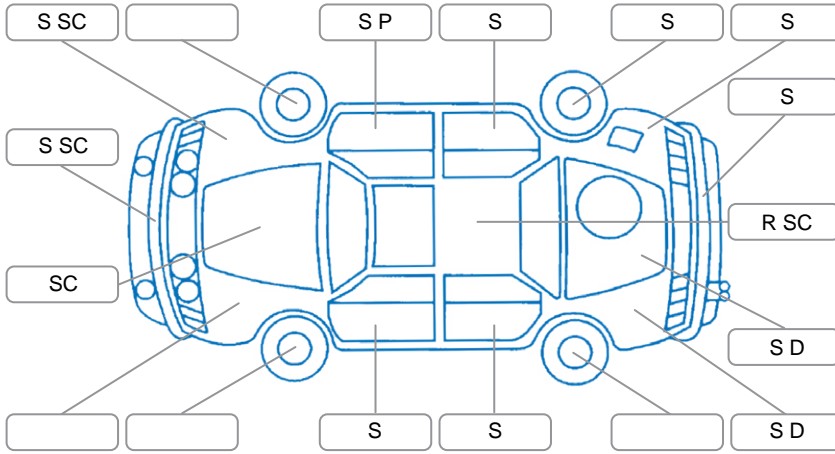

Report ID:	28,161,788	Version:	1
Created:	04 May 2026		

Make:	Nissan	Model:	Navara
Body Style:	Utility	Year:	2018
Rego No.:	LUY922	Rego Expiry:	18 Jun 2026
WoF Expiry:	12 Dec 2026	Odometer:	187,893 Kms
Good No.:	28161788	VIN:	MNTCB2D23A0012938
Next Service:	205,000	Service History:	No

Key

S = Scratch R = Rust C = Crack * = Decals W = Significant scuffs
 D = Dent PT = Paint defect P = Pin dent SC = Stone Chips

Note: some defects and blemishes may not be displayed in the diagram

Body Inspection Comments

Stone chips with legs, hard lid has cracks, right tail light is cracked, moisture in right tail light,

Conditions During Body Inspection	Dry
-----------------------------------	-----

Under Carriage and Under Bonnet Inspection Comments

Oil leaks,

Interior Comments

Seats:	drivers seat is torn, plastic trim is loose
Carpets:	Average
Panels:	Average
Dashboard:	glove box is broken,

General Comments

There is a whining noise,

Road Conditions During Test Drive	Dry
Engine Timing Mechanism	Timing Chain
Evidence of Cam Belt Replacement	<input type="checkbox"/> Yes <input type="checkbox"/> No Kms
Inspected by:	Jesse Roberts
Published by:	Jesse Roberts
Inspection Date:	04 May 2026