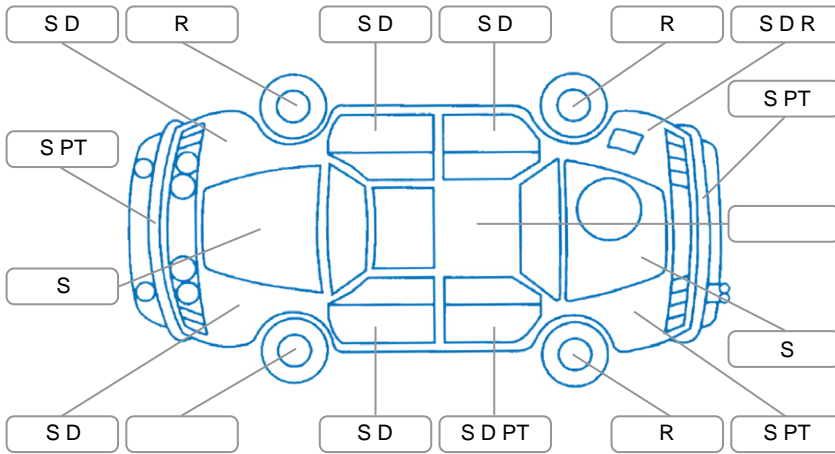

Make:	Toyota	Model:	Rav4
Body Style:	Wagon	Year:	2006
Rego No.:	JAA427	Rego Expiry:	05 Feb 2026
WoF Expiry:	15 Nov 2026	Odometer:	116,460 Kms
Good No.:	28161774	VIN:	7AT0H61XX14008062
Next Service:	no sticker	Service History:	No

Key

S = Scratch R = Rust C = Crack * = Decals W = Significant scuffs
 D = Dent PT = Paint defect P = Pin dent SC = Stone Chips

Note: some defects and blemishes may not be displayed in the diagram

Body Inspection Comments

Engine oil leak,

Interior Comments

Seats:	Average
Carpets:	driver side carper torn,
Panels:	Average
Dashboard:	Average

General Comments

Road Conditions During Test Drive	Dry
Engine Timing Mechanism	Timing Chain
Evidence of Cam Belt Replacement	<input type="checkbox"/> Yes <input type="checkbox"/> No Kms
Inspected by:	Curshey Accad
Published by:	Curshey Accad
Inspection Date:	05 May 2026