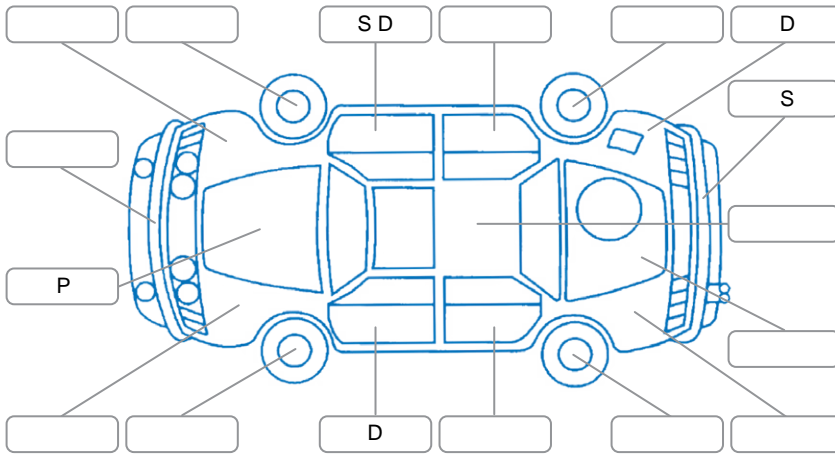

Report ID:	28,161,719	Version:	2
Created:	18 May 2026		

Make:	Ford	Model:	Endura
Body Style:	SUV	Year:	2019
Rego No.:	MGA235	Rego Expiry:	02 Sep 2026
WoF Expiry:	21 Aug 2026	Odometer:	116,528 Kms
Good No.:	28161719	VIN:	2FMTK5AA4KBB17184
Next Service:	120,000 kms	Service History:	Yes

Key
 S = Scratch R = Rust C = Crack * = Decals W = Significant scuffs
 D = Dent PT = Paint defect P = Pin dent SC = Stone Chips

Note: some defects and blemishes may not be displayed in the diagram

Body Inspection Comments