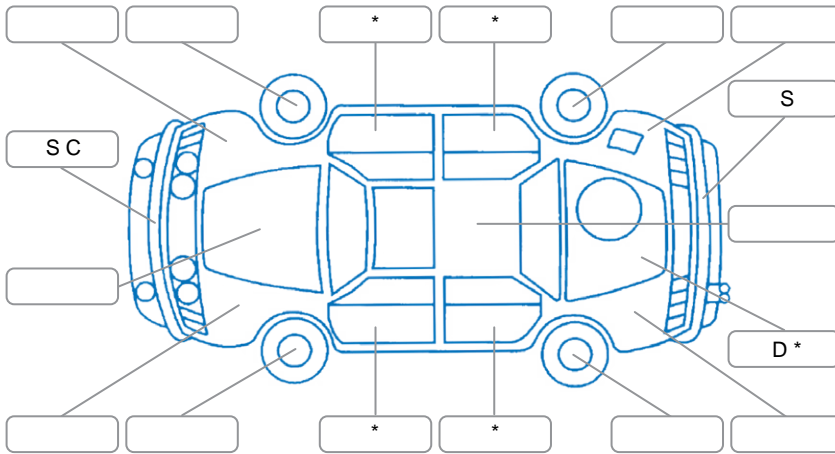

Report ID:	28,161,514	Version:	2
Created:	22 May 2026		

Make:	Mitsubishi	Model:	Triton
Body Style:	Utility	Year:	2020
Rego No.:	NAQ863	Rego Expiry:	29 Nov 2026
WoF Expiry:	24 Jan 2027	Odometer:	95,175 Kms
Good No.:	28161514	VIN:	MMAJLKK10MH000564
Next Service:	101,000 kms	Service History:	Yes

Key
 S = Scratch R = Rust C = Crack * = Decals W = Significant scuffs
 D = Dent PT = Paint defect P = Pin dent SC = Stone Chips

Note: some defects and blemishes may not be displayed in the diagram

Body Inspection Comments

L tail light cracked,

Conditions During Body Inspection

Dry

Under Carriage and Under Bonnet Inspection Comments

Interior Comments

Seats:	Average
Carpets:	Average
Panels:	Average
Dashboard:	Good

General Comments