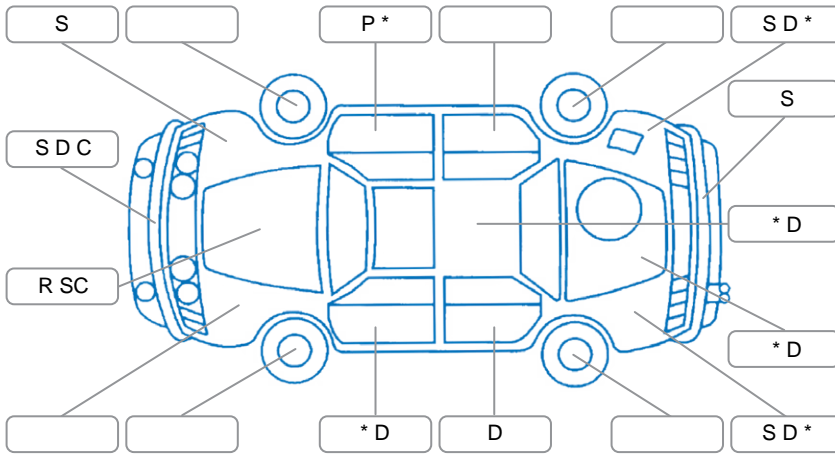

Report ID:	28,161,483	Version:	3
Created:	25 May 2026		

Make:	Mitsubishi	Model:	Triton
Body Style:	Utility	Year:	2020
Rego No.:	NDA638	Rego Expiry:	08 Dec 2026
WoF Expiry:	22 Sep 2026	Odometer:	102,532 Kms
Good No.:	28161483	VIN:	MMAJLKK10MH000217
Next Service:	109944	Service History:	Yes

Key
 S = Scratch R = Rust C = Crack * = Decals W = Significant scuffs
 D = Dent PT = Paint defect P = Pin dent SC = Stone Chips

Note: some defects and blemishes may not be displayed in the diagram

Body Inspection Comments

Minor engine oil leak, underbody surface rust,

Interior Comments

Seats:	driver seat torn,
Carpets:	Good
Panels:	Good
Dashboard:	Good

General Comments

Canopy has not been tested for weather tightness.

Road Conditions During Test Drive	Dry
Engine Timing Mechanism	Timing Chain
Evidence of Cam Belt Replacement	<input type="checkbox"/> Yes <input type="checkbox"/> No Kms
Inspected by:	Curshey Accad
Published by:	Henry Manders
Inspection Date:	08 May 2026