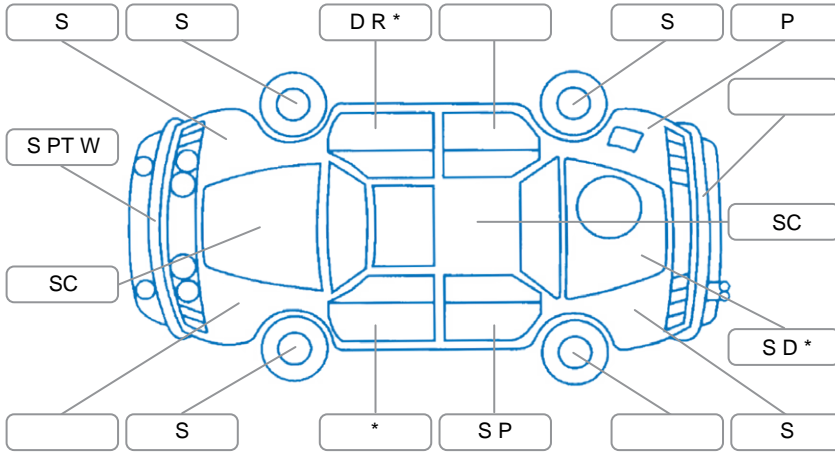

Report ID:	28,161,454	Version:	4
Created:	27 May 2026		

Make:	Mitsubishi	Model:	Triton
Body Style:	Utility	Year:	2020
Rego No.:	MTN565	Rego Expiry:	22 Sep 2026
WoF Expiry:	02 Jun 2027	Odometer:	182,741 Kms
Good No.:	28161454	VIN:	MMAJLKK10LH011189
Next Service:	190000	Service History:	Yes

Key

S = Scratch R = Rust C = Crack * = Decals W = Significant scuffs
 D = Dent PT = Paint defect P = Pin dent SC = Stone Chips

Note: some defects and blemishes may not be displayed in the diagram

Body Inspection Comments

Front bumper needs to refit, windscreen stone Chip inside and outside cva, roof rack and canopy keys missing, high stop moist, steering wheel worn,

Conditions During Body Inspection

Under Carriage and Under Bonnet Inspection Comments