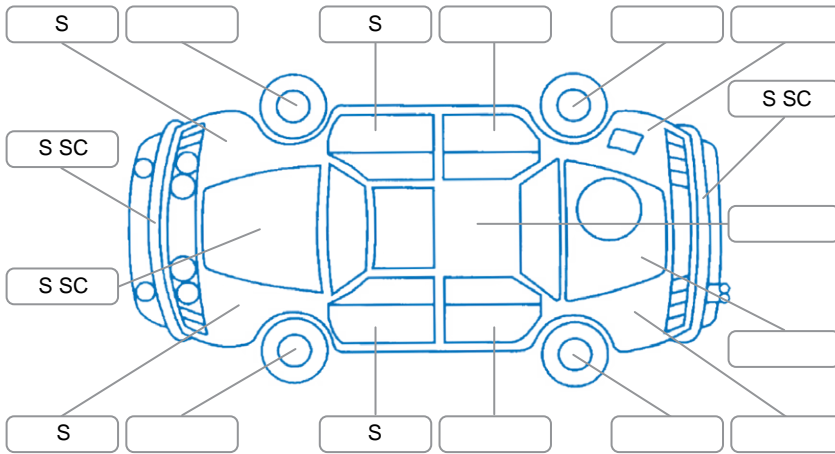

Report ID:	28,161,329	Version:	1
Created:	07 May 2026		

Make:	Nissan	Model:	Maxima
Body Style:	Sedan	Year:	2010
Rego No.:	FQJ988	Rego Expiry:	20 Jun 2026
WoF Expiry:	20 May 2027	Odometer:	111,790 Kms
Good No.:	28161329	VIN:	MNTBAUJ32A0002388
Next Service:	121000	Service History:	No

Key

S = Scratch R = Rust C = Crack * = Decals W = Significant scuffs
 D = Dent PT = Paint defect P = Pin dent SC = Stone Chips

Note: some defects and blemishes may not be displayed in the diagram

Body Inspection Comments