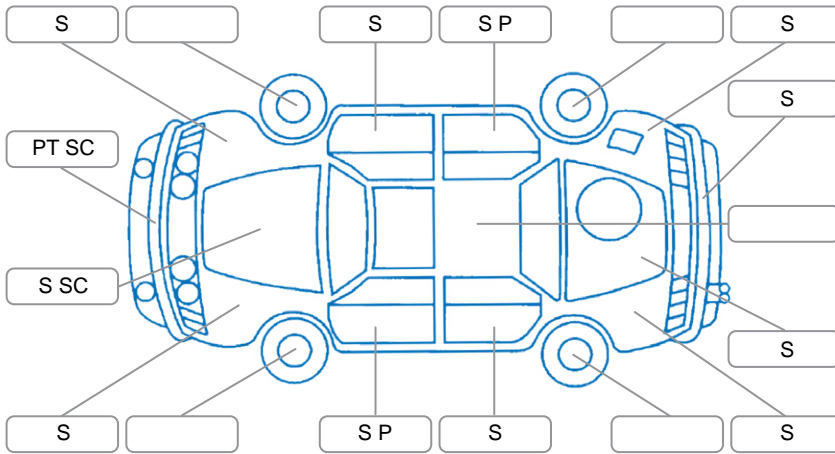

Report ID:	28,161,166	Version:	1
Created:	07 May 2026		

Make:	KIA	Model:	Sorento
Body Style:	SUV	Year:	2023
Rego No.:	PWT434	Rego Expiry:	26 Oct 2026
WoF Expiry:		Odometer:	191,498 Kms
Good No.:	28161166	VIN:	KNARM81HSP5180597
Next Service:	24/2/27 or 194000km	Service History:	No

**Key**  
 S = Scratch    R = Rust    C = Crack    \* = Decals    W = Significant scuffs  
 D = Dent    PT = Paint defect    P = Pin dent    SC = Stone Chips

Note: some defects and blemishes may not be displayed in the diagram

### General Comments

Vehicle drove well.  
 1 Trickle charge cord.

Road Conditions During Test Drive	Dry
Engine Timing Mechanism	Timing Chain
Evidence of Cam Belt Replacement	<input type="checkbox"/> Yes <input type="checkbox"/> No    Kms
Inspected by:	Aaron Johnson
Published by:	Aaron Johnson
Inspection Date:	07 May 2026