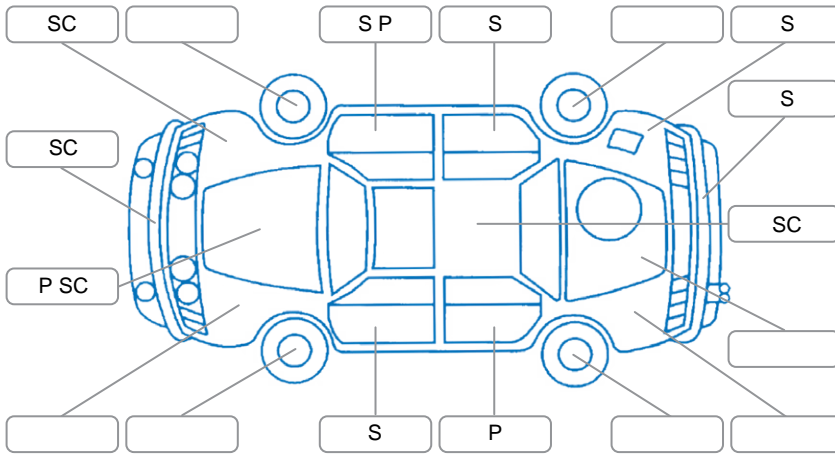

Report ID:	28,161,121	Version:	1
Created:	06 May 2026		

Make:	Ford	Model:	Ranger
Body Style:	Utility	Year:	2020
Rego No.:	MSL937	Rego Expiry:	31 May 2026
WoF Expiry:	17 Sep 2026	Odometer:	125,350 Kms
Good No.:	28161121	VIN:	MPBUMFF50KX260012
Next Service:	3/9/26 or 138100km	Service History:	Yes

Key
 S = Scratch R = Rust C = Crack * = Decals W = Significant scuffs
 D = Dent PT = Paint defect P = Pin dent SC = Stone Chips

Note: some defects and blemishes may not be displayed in the diagram

Body Inspection Comments

Bottom corner of RH taillight lens broken.

Conditions During Body Inspection

Dry

Under Carriage and Under Bonnet Inspection Comments

Inner wear on front tyres.
 Minor surface corrosion underneath vehicle.