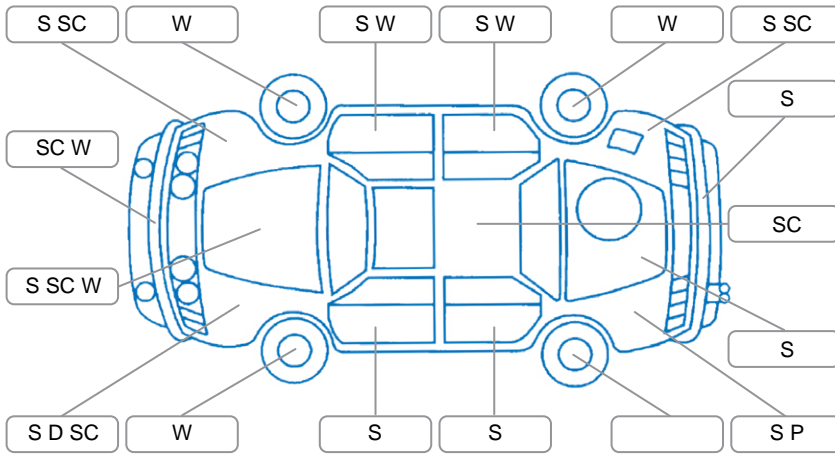

Report ID:	28,161,099	Version:	6
Created:	21 May 2026		

Make:	Mitsubishi	Model:	Eclipse Cross
Body Style:	SUV	Year:	2020
Rego No.:	MTC549	Rego Expiry:	03 Sep 2026
WoF Expiry:	28 May 2027	Odometer:	86,621 Kms
Good No.:	28161099	VIN:	JMFXTGK1WLZ003405
Next Service:	96,000km	Service History:	No

**Key**  
 S = Scratch    R = Rust    C = Crack    \* = Decals    W = Significant scuffs  
 D = Dent    PT = Paint defect    P = Pin dent    SC = Stone Chips

Note: some defects and blemishes may not be displayed in the diagram