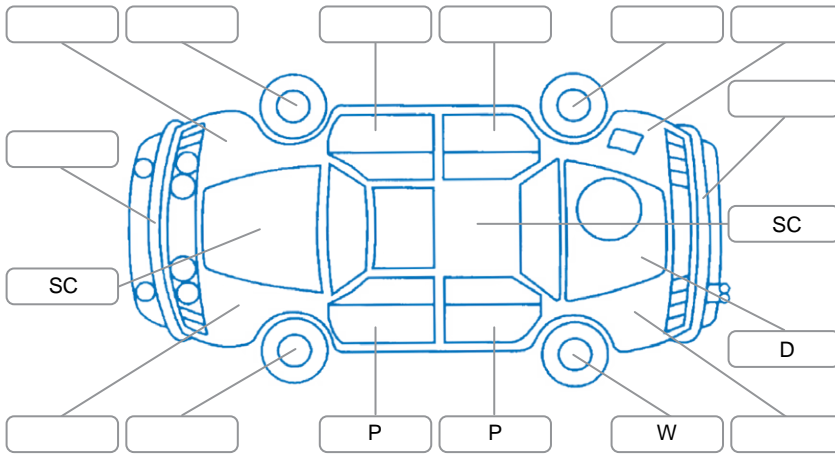

Report ID:	28,161,075	Version:	1
Created:	04 May 2026		

Make:	Holden	Model:	Barina
Body Style:	Hatchback	Year:	2014
Rego No.:	HRN49	Rego Expiry:	20 Jul 2026
WoF Expiry:	23 Dec 2026	Odometer:	96,200 Kms
Good No.:	28161075	VIN:	KL3TA48E9FB000583
Next Service:	103500	Service History:	No

Key
 S = Scratch R = Rust C = Crack * = Decals W = Significant scuffs
 D = Dent PT = Paint defect P = Pin dent SC = Stone Chips

Note: some defects and blemishes may not be displayed in the diagram

Body Inspection Comments