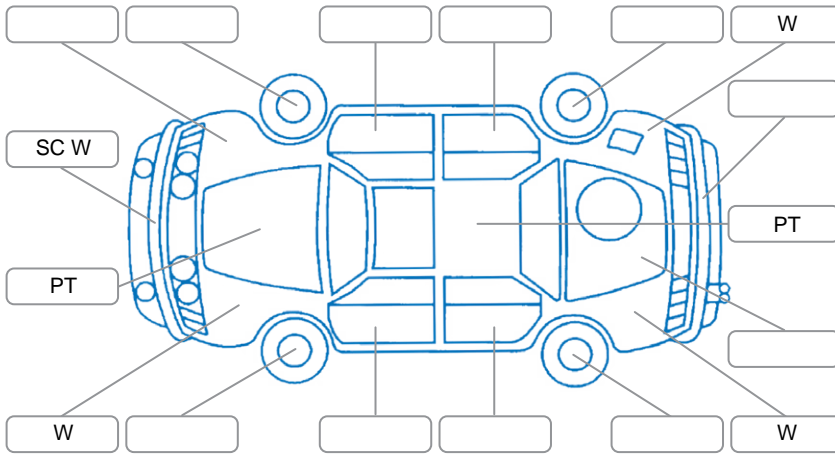

Report ID:	28,161,023	Version:	1
Created:	07 May 2026		

Make:	Mazda	Model:	Bt-50
Body Style:	Utility	Year:	2012
Rego No.:	MJT906	Rego Expiry:	17 Nov 2026
WoF Expiry:	07 Apr 2026	Odometer:	202,078 Kms
Good No.:	28161023	VIN:	MMOUP0YF100110486
Next Service:	193000	Service History:	No

Key
 S = Scratch R = Rust C = Crack * = Decals W = Significant scuffs
 D = Dent PT = Paint defect P = Pin dent SC = Stone Chips

Note: some defects and blemishes may not be displayed in the diagram

Body Inspection Comments

Canopy paint defect

Conditions During Body Inspection

Dry

Under Carriage and Under Bonnet Inspection Comments

Front pads low

Interior Comments

Seats:	Good
Carpets:	Good
Panels:	Good
Dashboard:	Good

General Comments