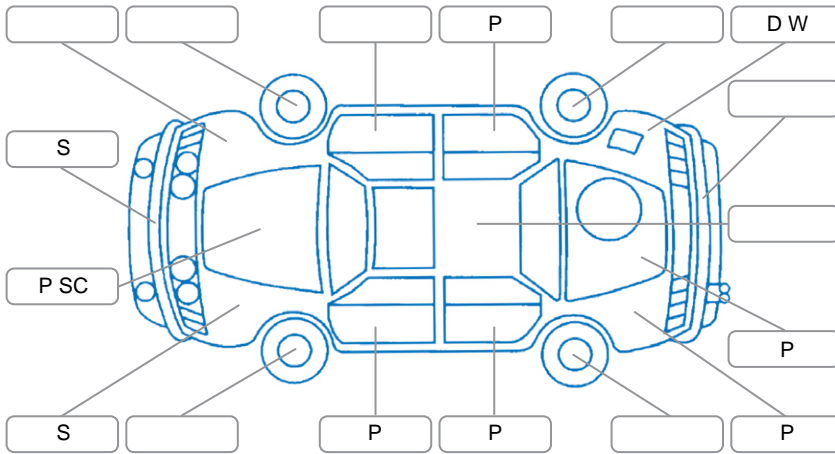

Report ID:	28,160,961	Version:	3
Created:	26 May 2026		

Make:	Ford	Model:	Ranger
Body Style:	Utility	Year:	2020
Rego No.:	MTC487	Rego Expiry:	27 Aug 2026
WoF Expiry:	24 Mar 2027	Odometer:	44,533 Kms
Good No.:	28160961	VIN:	MNAUM2F80LW064262
Next Service:	58,181Kms	Service History:	Yes

**Key**  
 S = Scratch    R = Rust    C = Crack    \* = Decals    W = Significant scuffs  
 D = Dent    PT = Paint defect    P = Pin dent    SC = Stone Chips

Note: some defects and blemishes may not be displayed in the diagram