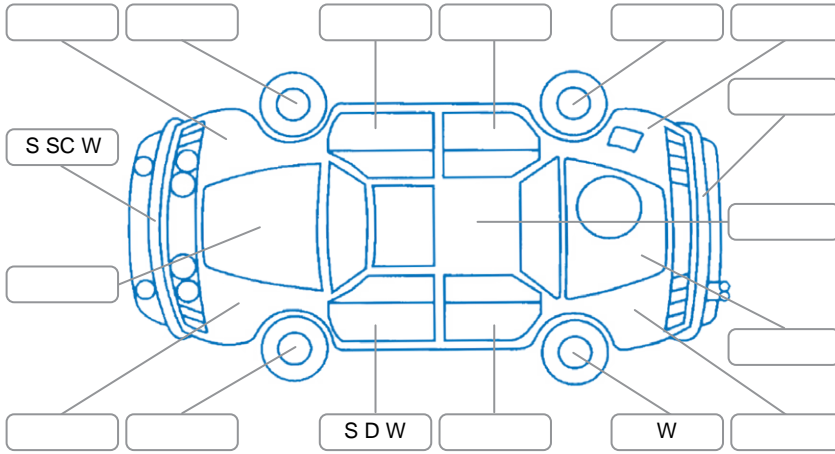

Report ID:	28,160,817	Version:	1
Created:	30 Jun 2026		

Make:	Jeep	Model:	Compass
Body Style:	SUV	Year:	2019
Rego No.:	MKB777	Rego Expiry:	22 Sep 2026
WoF Expiry:	03 Jun 2027	Odometer:	62,923 Kms
Good No.:	28160817	VIN:	MCANJRCB6KFA52428
Next Service:	73000	Service History:	No

Key

S = Scratch R = Rust C = Crack * = Decals W = Significant scuffs
 D = Dent PT = Paint defect P = Pin dent SC = Stone Chips

Note: some defects and blemishes may not be displayed in the diagram

Body Inspection Comments