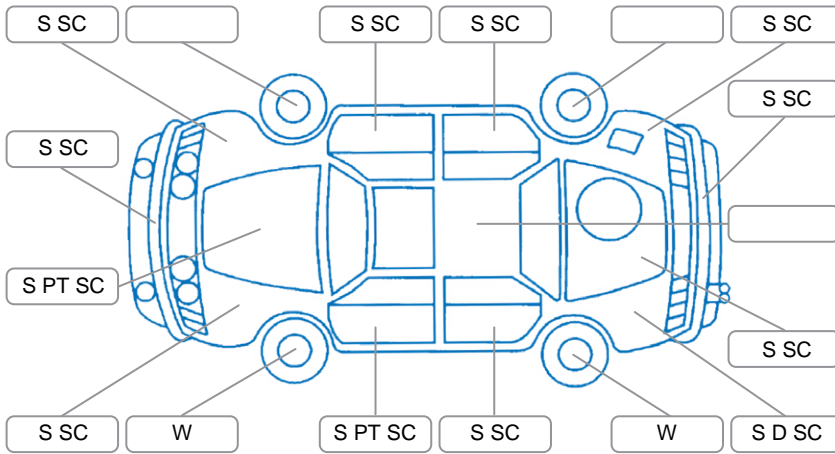

Report ID:	28,160,727	Version:	1
Created:	04 May 2026		

Make:	Nissan	Model:	Qashqai
Body Style:	SUV	Year:	2010
Rego No.:	FJR65	Rego Expiry:	13 Nov 2026
WoF Expiry:	09 Oct 2026	Odometer:	136,836 Kms
Good No.:	28160727	VIN:	SJNFBAJ10A2002246
Next Service:	150000	Service History:	No

Key
 S = Scratch R = Rust C = Crack * = Decals W = Significant scuffs
 D = Dent PT = Paint defect P = Pin dent SC = Stone Chips

Note: some defects and blemishes may not be displayed in the diagram

Body Inspection Comments

Windscreen rubber lifting/left rear quarter window missing/1xkeyblade missing

Conditions During Body Inspection

Dry

Under Carriage and Under Bonnet Inspection Comments

2wd/major engine oil leak further investigation needed/LF cv leaking grease/