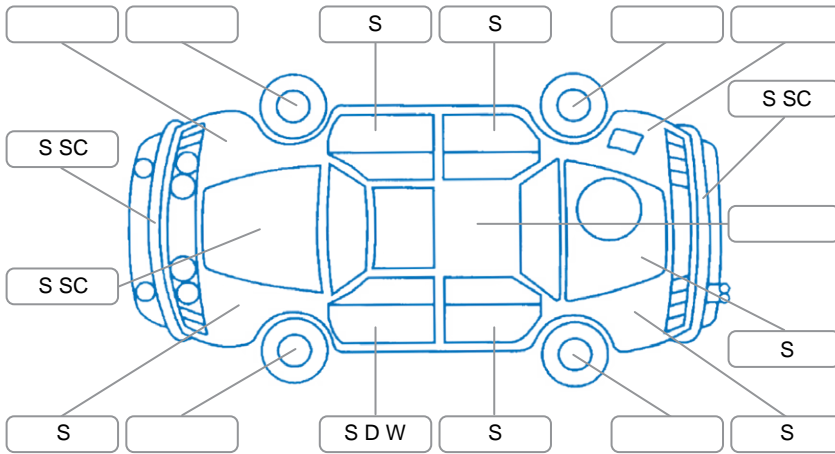

Report ID:	28,160,696	Version:	1
Created:	07 May 2026		

Make:	Nissan	Model:	Serena
Body Style:	Wagon	Year:	2011
Rego No.:	RRW788	Rego Expiry:	29 Jun 2026
WoF Expiry:	20 May 2027	Odometer:	204,912 Kms
Good No.:	28160696	VIN:	7AT0DH3FX20035527
Next Service:	216,911 Kms	Service History:	No

Key
 S = Scratch R = Rust C = Crack * = Decals W = Significant scuffs
 D = Dent PT = Paint defect P = Pin dent SC = Stone Chips

Note: some defects and blemishes may not be displayed in the diagram

Body Inspection Comments

Conditions During Body Inspection: Dry

Under Carriage and Under Bonnet Inspection Comments

Interior Comments

Seats:	Good
Carpets:	Good
Panels:	Good
Dashboard:	Good

General Comments

Road Conditions During Test Drive	Dry	
Engine Timing Mechanism	Timing Chain	
Evidence of Cam Belt Replacement	<input type="checkbox"/> Yes <input type="checkbox"/> No	Kms
Inspected by:	Kyle Kelly	
Published by:	Jayson Rodriguez	
Inspection Date:	04 May 2026	