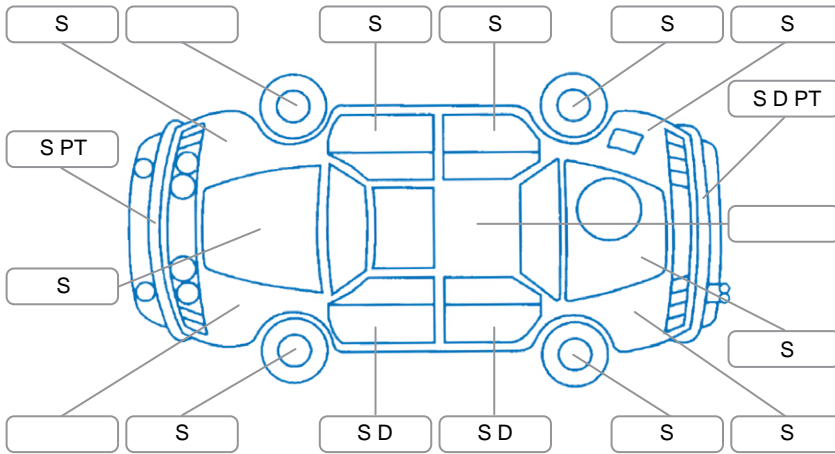

Report ID:	28,160,575	Version:	1
Created:	05 May 2026		

Make:	Toyota	Model:	Prius
Body Style:	Hatchback	Year:	2010
Rego No.:	QCR260	Rego Expiry:	06 Apr 2026
WoF Expiry:	02 Aug 2026	Odometer:	109,775 Kms
Good No.:	28160575	VIN:	7AT0H637X23172724
Next Service:	110000	Service History:	No

Key

S = Scratch R = Rust C = Crack * = Decals W = Significant scuffs
 D = Dent PT = Paint defect P = Pin dent SC = Stone Chips

Note: some defects and blemishes may not be displayed in the diagram

Body Inspection Comments