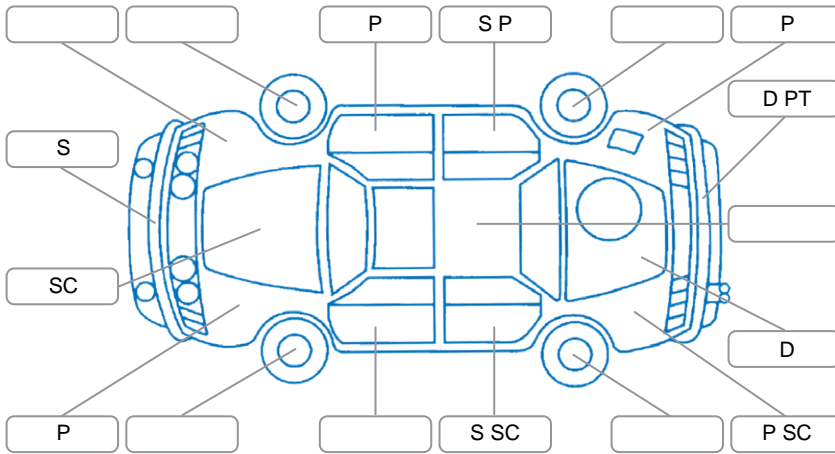

Key

S = Scratch R = Rust C = Crack * = Decals W = Significant scuffs
 D = Dent PT = Paint defect P = Pin dent SC = Stone Chips

Note: some defects and blemishes may not be displayed in the diagram

Body Inspection Comments

Conditions During Body Inspection: Dry

Under Carriage and Under Bonnet Inspection Comments

Interior Comments

Seats:	stains
Carpets:	Average
Panels:	Good
Dashboard:	Good

General Comments

Road Conditions During Test Drive	Dry
Engine Timing Mechanism	Timing Chain
Evidence of Cam Belt Replacement	<input type="checkbox"/> Yes <input type="checkbox"/> No Kms