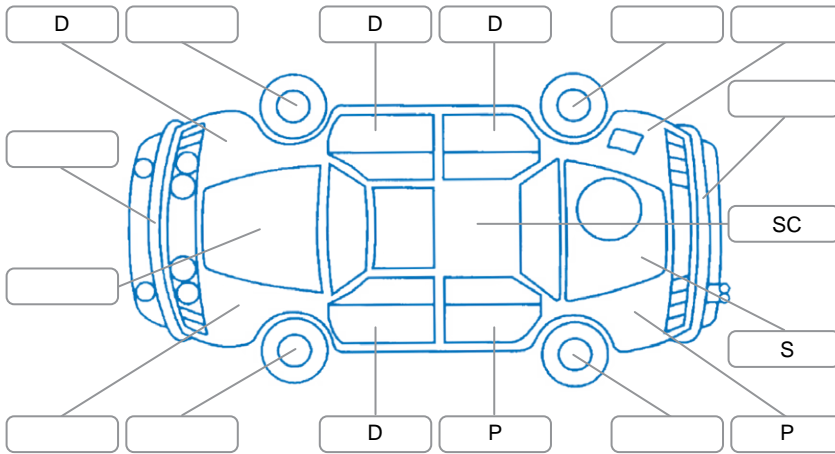

Key

S = Scratch R = Rust C = Crack * = Decals W = Significant scuffs
 D = Dent PT = Paint defect P = Pin dent SC = Stone Chips

Note: some defects and blemishes may not be displayed in the diagram

Body Inspection Comments

Damaged driver door and front right guard driver door catching.
 Left tail light cracked
 Front left tire outer edge worn

Conditions During Body Inspection Dry

Under Carriage and Under Bonnet Inspection Comments