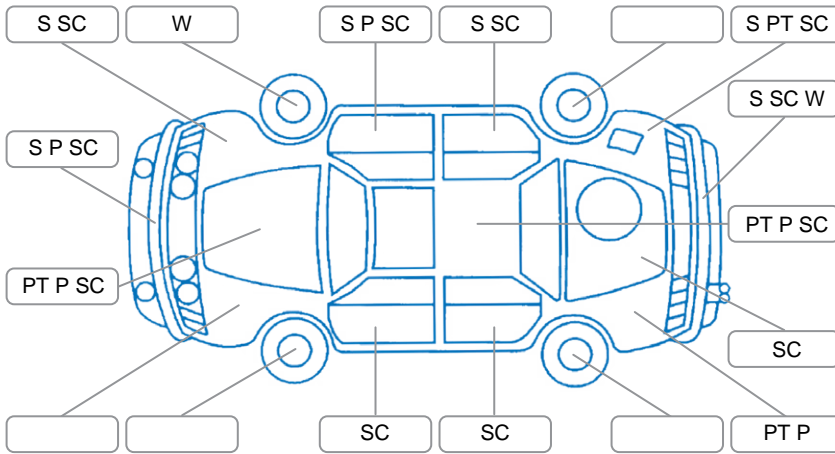

Report ID:	28,160,413	Version:	1
Created:	07 May 2026		

Make:	Mitsubishi	Model:	RVR
Body Style:	Hatchback	Year:	2012
Rego No.:	NAM759	Rego Expiry:	27 Aug 2026
WoF Expiry:	20 May 2027	Odometer:	147,446 Kms
Good No.:	28160413	VIN:	7AT0CJ1KX20103339
Next Service:	157,445 Kms	Service History:	No

Key
 S = Scratch R = Rust C = Crack * = Decals W = Significant scuffs
 D = Dent PT = Paint defect P = Pin dent SC = Stone Chips

Note: some defects and blemishes may not be displayed in the diagram

Body Inspection Comments

Stone chip in windscreen

Conditions During Body Inspection

Dry

Under Carriage and Under Bonnet Inspection Comments

Front-wheel drive

Interior Comments

Seats:	Good
Carpets:	Good
Panels:	Good
Dashboard:	Good

General Comments

Road Conditions During Test Drive Dry

Engine Timing Mechanism Timing Chain

Evidence of Cam Belt Replacement Yes No Kms

Inspected by: Ryan Scott

Published by: Jayson Rodriguez

Inspection Date: 05 May 2026

	OK	Requires Attention	N/A
Engine			
Oil level	✓		
Smoke & fumes	✓		
Engine performance	✓		
Noise	✓		
Coolant condition	✓		
Cooling performance	✓		
Radiator / Hoses (visual)	✓		
Transmission			
Operation	✓		
Noise	✓		
Clutch			✓
CV joints	✓		
Wheel bearings	✓		
Brakes			
Performance	✓		
Hand brake	✓		
Tyres (lowest observed tread depth of tyres)			
Left front			5.9 mm
Right front			6.0 mm
Left rear			4.7 mm
Right rear			4.4 mm
Spare		N/A	
Suspension			
Suspension performance	✓		
Steering performance	✓		
Shock absorbers	✓		
Air Conditioning / Heater			
Operation	✓		
Electrical / Accessories			
Head lights	✓		
Tail lights	✓		
Indicators	✓		
Dashboard warning lights	✓		
Wipers (front & rear)	✓		
Window winder FL	✓		
Window winder FR	✓		
Window winder RL	✓		
Window winder RR	✓		
Rear view mirrors	✓		
Radio (basic test only)	✓		
CD (basic test only)			✓
Number of keys	2		
Central locking	✓		
Remote locking	✓		
Sat. nav. (basic test only)			✓
Reversing camera	✓		