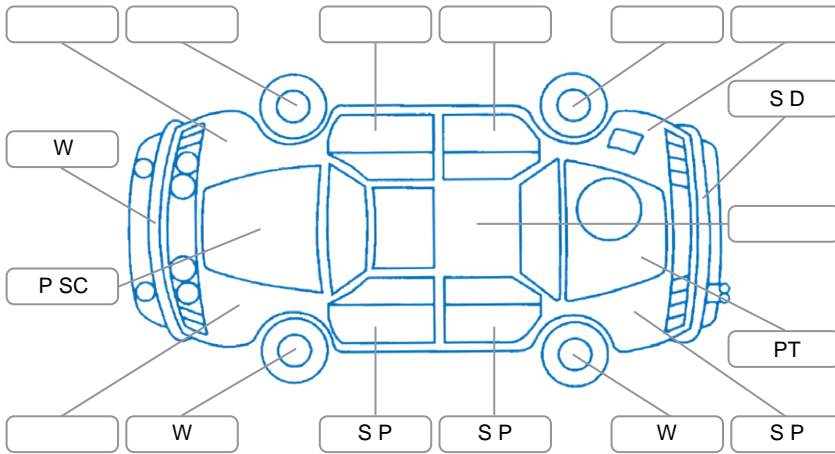

**Key**  
 S = Scratch    R = Rust    C = Crack    \* = Decals    W = Significant scuffs  
 D = Dent    PT = Paint defect    P = Pin dent    SC = Stone Chips

Note: some defects and blemishes may not be displayed in the diagram

### Body Inspection Comments

Clear paint is flaking on rear spoiler. Right door mirror rotator is faulty.

Conditions During Body Inspection    Dry