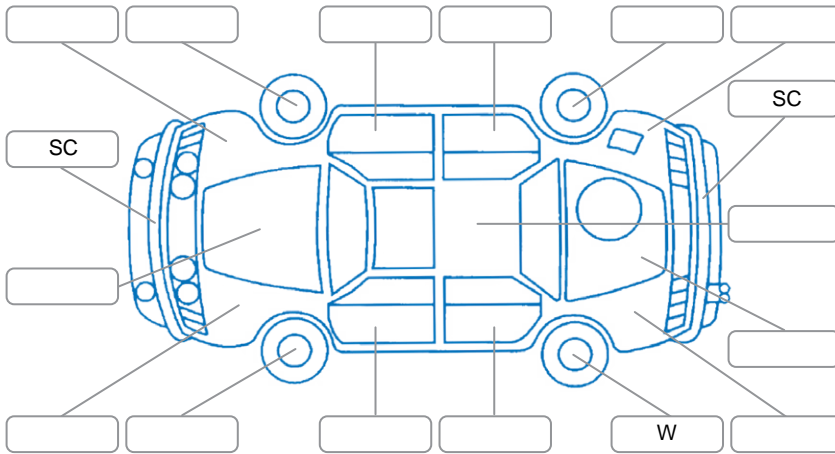

Report ID:	28,160,387	Version:	1
Created:	27 May 2026		

Make:	BMW	Model:	135i
Body Style:	Hatchback	Year:	2015
Rego No.:	QPY899	Rego Expiry:	19 Dec 2026
WoF Expiry:	15 May 2027	Odometer:	88,246 Kms
Good No.:	28160387	VIN:	WBA1B72040J779298
Next Service:	98,000 kms	Service History:	No

### Key

S = Scratch    R = Rust    C = Crack    \* = Decals    W = Significant scuffs  
 D = Dent    PT = Paint defect    P = Pin dent    SC = Stone Chips

Note: some defects and blemishes may not be displayed in the diagram

### Under Carriage and Under Bonnet Inspection Comments

Rear wheel drive.  
 Freshly serviced.  
 2 new tyres installed.