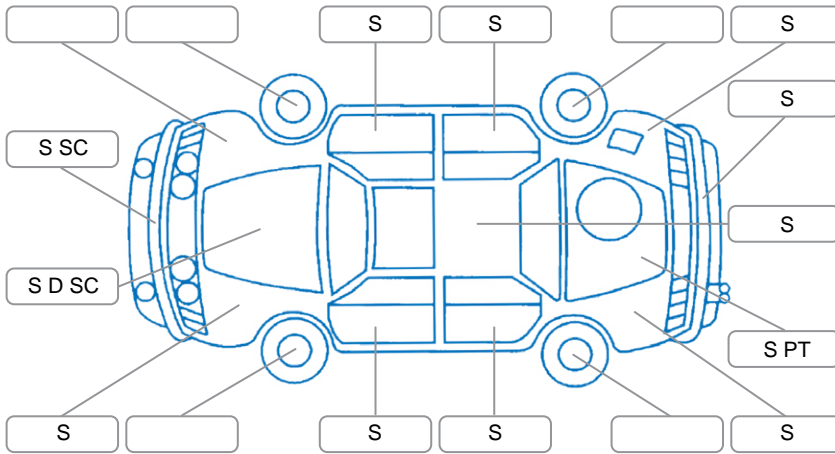

Report ID:	28,160,373	Version:	1
Created:	05 May 2026		

Make:	Nissan	Model:	Latio
Body Style:	Sedan	Year:	2014
Rego No.:	MNW495	Rego Expiry:	17 Jun 2026
WoF Expiry:	19 Nov 2026	Odometer:	120,533 Kms
Good No.:	28160373	VIN:	7AT0DH90X19012538
Next Service:	125358	Service History:	No

Key
 S = Scratch R = Rust C = Crack * = Decals W = Significant scuffs
 D = Dent PT = Paint defect P = Pin dent SC = Stone Chips

Note: some defects and blemishes may not be displayed in the diagram

Body Inspection Comments

Conditions During Body Inspection	Dry
-----------------------------------	-----

Under Carriage and Under Bonnet Inspection Comments

No leaks seen.

Interior Comments

Seats:	Average
Carpets:	Average
Panels:	Average
Dashboard:	Good