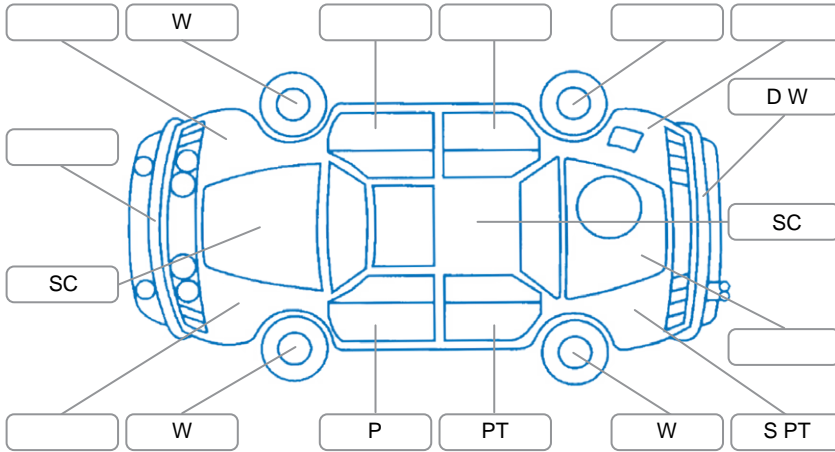

Report ID:	28,160,341	Version:	1
Created:	04 May 2026		

Make:	Toyota	Model:	Ractis
Body Style:	Hatchback	Year:	2010
Rego No.:	KAE177	Rego Expiry:	03 Feb 2027
WoF Expiry:	13 Oct 2026	Odometer:	142,152 Kms
Good No.:	28160341	VIN:	7AT0H652X16002985
Next Service:	147844	Service History:	No

**Key**

S = Scratch    R = Rust    C = Crack    \* = Decals    W = Significant scuffs  
 D = Dent    PT = Paint defect    P = Pin dent    SC = Stone Chips

Note: some defects and blemishes may not be displayed in the diagram