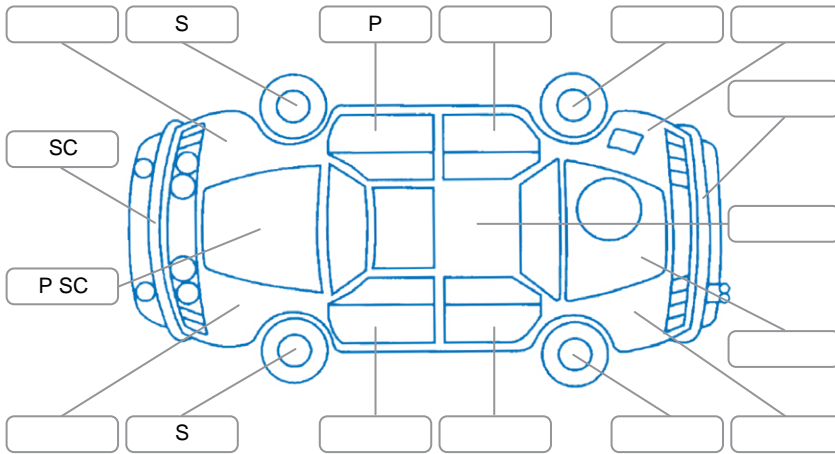

Key
 S = Scratch R = Rust C = Crack * = Decals W = Significant scuffs
 D = Dent PT = Paint defect P = Pin dent SC = Stone Chips

Note: some defects and blemishes may not be displayed in the diagram

Body Inspection Comments

Conditions During Body Inspection: Dry

Under Carriage and Under Bonnet Inspection Comments

Interior Comments

Seats:	Good
Carpets:	Good
Panels:	Good
Dashboard:	Good

General Comments

2WD petrol auto SUV.

Road Conditions During Test Drive	Dry		
Engine Timing Mechanism	Timing Chain		
Evidence of Cam Belt Replacement	<input type="checkbox"/> Yes	<input type="checkbox"/> No	Kms
Inspected by:	Daryll Timms		
Published by:	Scott Stewart		
Inspection Date:	05 May 2026		