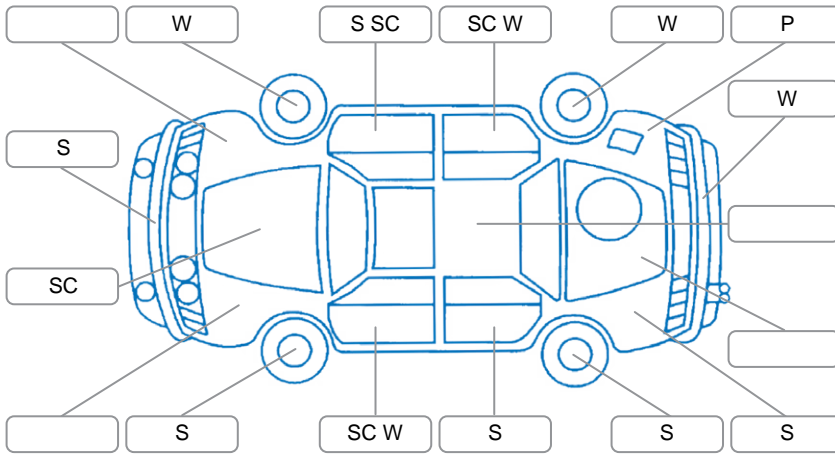

Report ID:	28,160,259	Version:	1
Created:	04 May 2026		

Make:	Mercedes-Benz	Model:	C300
Body Style:	Sedan	Year:	2007
Rego No.:	LMW900	Rego Expiry:	20 Sep 2026
WoF Expiry:	24 Apr 2027	Odometer:	67,417 Kms
Good No.:	28160259	VIN:	WDD2040542A090722
Next Service:	77,385kms	Service History:	No

Key
 S = Scratch R = Rust C = Crack * = Decals W = Significant scuffs
 D = Dent PT = Paint defect P = Pin dent SC = Stone Chips

Note: some defects and blemishes may not be displayed in the diagram

Body Inspection Comments

Moisture in wing mirror indicator lenses.

Conditions During Body Inspection: Dry

Under Carriage and Under Bonnet Inspection Comments

Interior Comments

Seats:	Average
Carpets:	Average
Panels:	Good
Dashboard:	Good