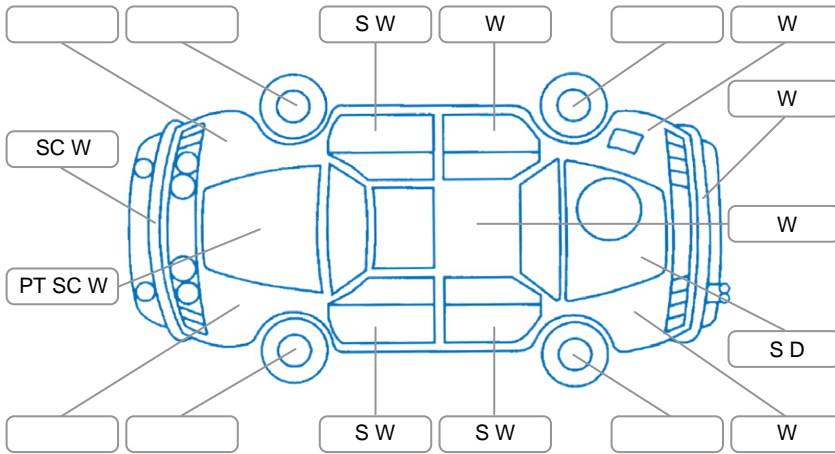

Report ID:	28,160,237	Version:	2
Created:	05 May 2026		

Make:	Honda	Model:	FIT
Body Style:	Hatchback	Year:	2011
Rego No.:	NEB502	Rego Expiry:	24 May 2026
WoF Expiry:	04 Dec 2026	Odometer:	161,845 Kms
Good No.:	28160237	VIN:	7AT08G2YX20515101
Next Service:	unknown	Service History:	No

Key

S = Scratch R = Rust C = Crack * = Decals W = Significant scuffs
 D = Dent PT = Paint defect P = Pin dent SC = Stone Chips

Note: some defects and blemishes may not be displayed in the diagram

Body Inspection Comments

Conditions During Body Inspection: Dry

Under Carriage and Under Bonnet Inspection Comments

Interior Comments

Seats:	Good
Carpets:	Good
Panels:	Good
Dashboard:	Good

General Comments

Ac not cold

Road Conditions During Test Drive	Dry		
Engine Timing Mechanism	Timing Chain		
Evidence of Cam Belt Replacement	<input type="checkbox"/> Yes	<input type="checkbox"/> No	Kms
Inspected by:	Greg Morgan		
Published by:	Michael Little		
Inspection Date:	04 May 2026		