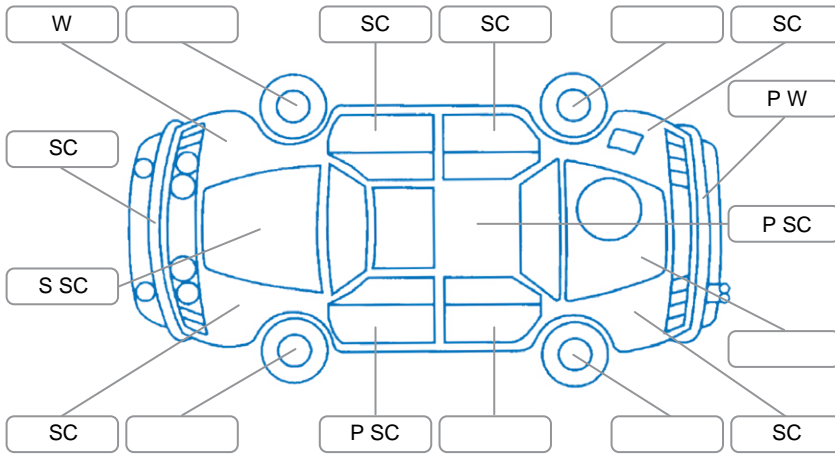

Report ID:	28,160,228	Version:	1
Created:	05 May 2026		

Make:	Mazda	Model:	Atenza
Body Style:	Wagon	Year:	2011
Rego No.:	LCY792	Rego Expiry:	12 Mar 2027
WoF Expiry:	02 Dec 2026	Odometer:	229,002 Kms
Good No.:	28160228	VIN:	7AT0C139X17522221
Next Service:		Service History:	No

Key

S = Scratch R = Rust C = Crack * = Decals W = Significant scuffs
 D = Dent PT = Paint defect P = Pin dent SC = Stone Chips

Note: some defects and blemishes may not be displayed in the diagram

Body Inspection Comments

Conditions During Body Inspection: Dry

Under Carriage and Under Bonnet Inspection Comments

Interior Comments

Seats:	Good
Carpets:	Good
Panels:	Good
Dashboard:	Good

General Comments

Road Conditions During Test Drive	Dry		
Engine Timing Mechanism	Timing Chain		
Evidence of Cam Belt Replacement	<input type="checkbox"/> Yes	<input type="checkbox"/> No	Kms
Inspected by:	Alana Saunders		
Published by:	Alana Saunders		
Inspection Date:	05 May 2026		