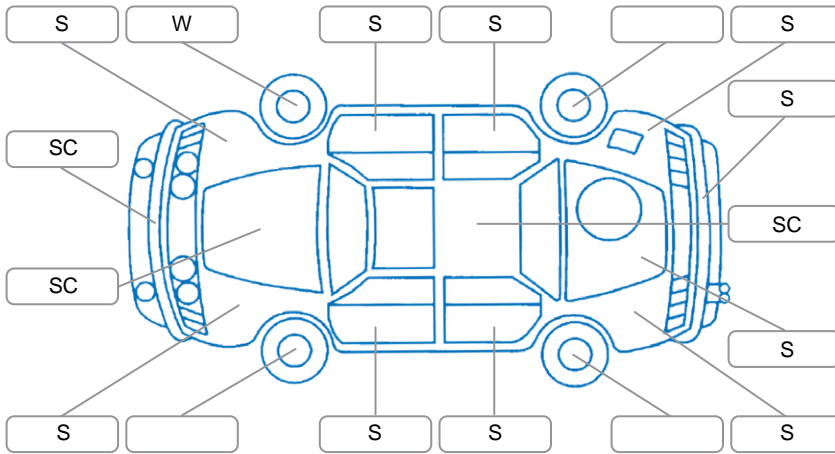

Report ID:	28,160,200	Version:	1
Created:	12 May 2026		

Make:	KIA	Model:	Sportage
Body Style:	SUV	Year:	2018
Rego No.:	LTS451	Rego Expiry:	21 May 2026
WoF Expiry:	23 Dec 2026	Odometer:	127,563 Kms
Good No.:	28160200	VIN:	KNAPM81AMK7572197
Next Service:	137500	Service History:	No

Key

S = Scratch R = Rust C = Crack * = Decals W = Significant scuffs
 D = Dent PT = Paint defect P = Pin dent SC = Stone Chips

Note: some defects and blemishes may not be displayed in the diagram

Body Inspection Comments

Boot spoiler has cracks on left side

Conditions During Body Inspection Dry

Under Carriage and Under Bonnet Inspection Comments

Front wheel drive

Interior Comments

Seats:	Good
Carpets:	Good
Panels:	Good
Dashboard:	Good