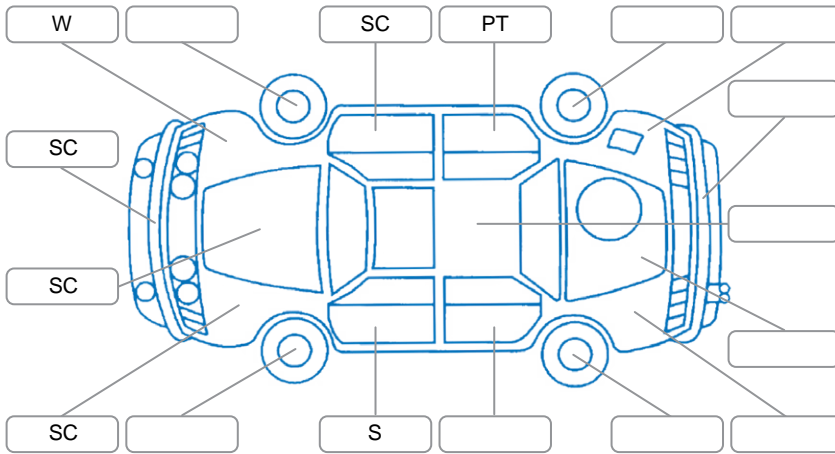

Key
 S = Scratch R = Rust C = Crack * = Decals W = Significant scuffs
 D = Dent PT = Paint defect P = Pin dent SC = Stone Chips

Note: some defects and blemishes may not be displayed in the diagram

Body Inspection Comments

Conditions During Body Inspection: Dry

Under Carriage and Under Bonnet Inspection Comments

Front wheel drive.
 DSG service actioned.

Interior Comments

Seats:	Average
Carpets:	Average
Panels:	Average
Dashboard:	Average