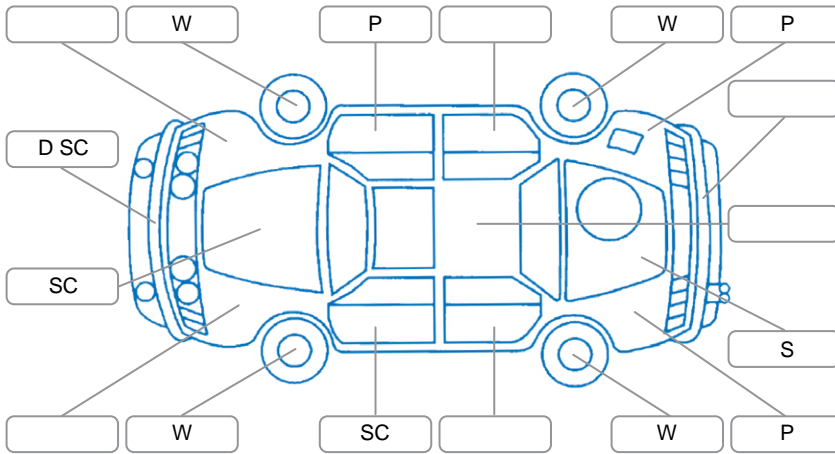

Report ID:	28,160,167	Version:	1
Created:	04 May 2026		

Make:	Alfa Romeo	Model:	Mito
Body Style:	Hatchback	Year:	2012
Rego No.:	GPK160	Rego Expiry:	30 Oct 2026
WoF Expiry:	11 Jul 2026	Odometer:	99,217 Kms
Good No.:	28160167	VIN:	ZAR95500001185064
Next Service:	108000	Service History:	No

Key
 S = Scratch R = Rust C = Crack * = Decals W = Significant scuffs
 D = Dent PT = Paint defect P = Pin dent SC = Stone Chips

Note: some defects and blemishes may not be displayed in the diagram

Body Inspection Comments

R/H Sill Dent,

Conditions During Body Inspection

Dry

Under Carriage and Under Bonnet Inspection Comments

Interior Comments

Seats:	Average
Carpets:	Average
Panels:	Average
Dashboard:	Good

General Comments

Suspension light on Dash ,