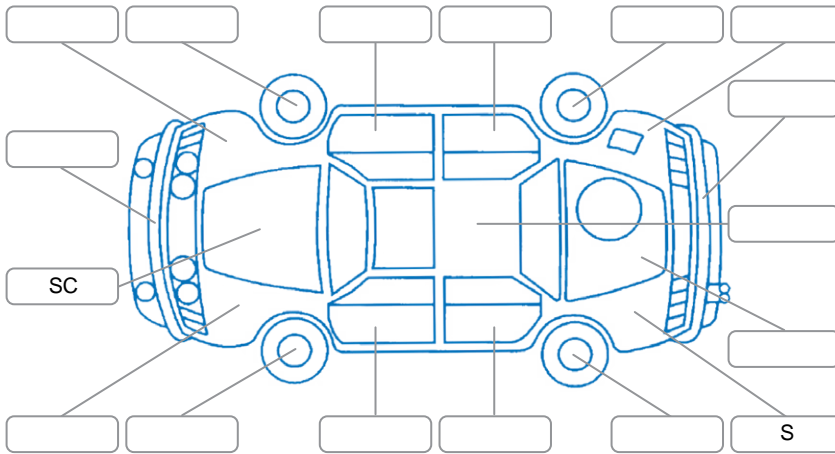

Report ID:	28,160,146	Version:	3
Created:	19 May 2026		

Make:	Toyota	Model:	Aqua
Body Style:	Hatchback	Year:	2012
Rego No.:	RTF81	Rego Expiry:	02 Sep 2026
WoF Expiry:	28 May 2027	Odometer:	32,665 Kms
Good No.:	28160146	VIN:	7AT0H65YX20042629
Next Service:	43,000 Kms	Service History:	Yes

Key
 S = Scratch R = Rust C = Crack * = Decals W = Significant scuffs
 D = Dent PT = Paint defect P = Pin dent SC = Stone Chips

Note: some defects and blemishes may not be displayed in the diagram

Body Inspection Comments