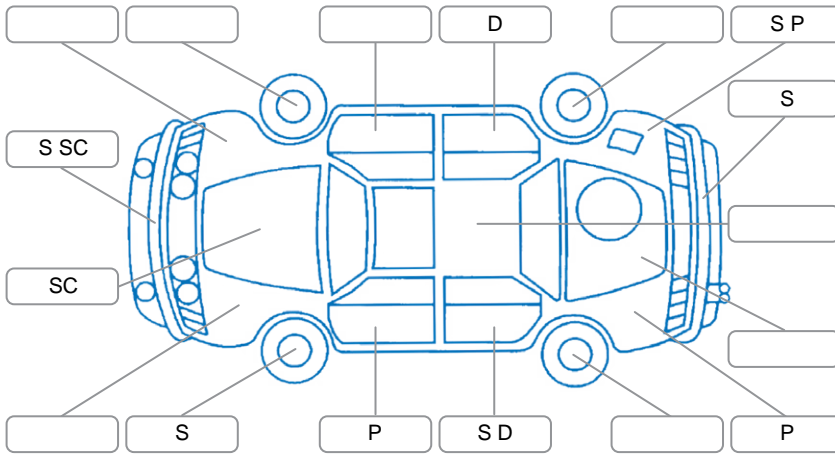

Report ID:	28,160,122	Version:	5
Created:	13 May 2026		

Make:	Mazda	Model:	Axela
Body Style:	Sedan	Year:	2015
Rego No.:	PZH264	Rego Expiry:	14 Jun 2026
WoF Expiry:	26 May 2027	Odometer:	130,403 Kms
Good No.:	28160122	VIN:	7AT0C13JX22355066
Next Service:	140,442km	Service History:	No

Key
 S = Scratch R = Rust C = Crack * = Decals W = Significant scuffs
 D = Dent PT = Paint defect P = Pin dent SC = Stone Chips

Note: some defects and blemishes may not be displayed in the diagram

Body Inspection Comments