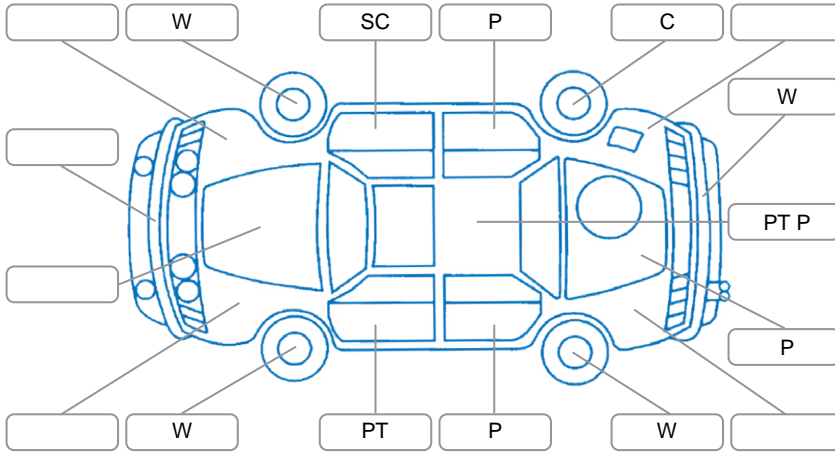

Report ID:	28,160,105	Version:	1
Created:	02 Jun 2026		

Make:	Toyota	Model:	Corolla
Body Style:	Hatchback	Year:	2009
Rego No.:	FDG881	Rego Expiry:	14 Oct 2026
WoF Expiry:	01 May 2027	Odometer:	133,177 Kms
Good No.:	28160105	VIN:	JTNKU56E501101389
Next Service:	143,000 Kms	Service History:	Yes

**Key**

S = Scratch    R = Rust    C = Crack    \* = Decals    W = Significant scuffs  
 D = Dent    PT = Paint defect    P = Pin dent    SC = Stone Chips

Note: some defects and blemishes may not be displayed in the diagram

**Body Inspection Comments**

Windscreen edges delaminating slightly.

Conditions During Body Inspection

Dry

**Under Carriage and Under Bonnet Inspection Comments**

Front wheel drive.  
 Freshly serviced.

**Interior Comments**