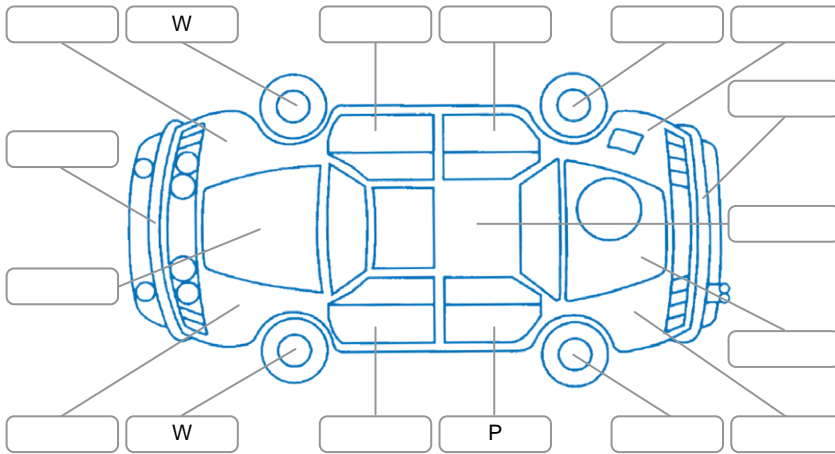

Report ID:	28,160,069	Version:	1
Created:	27 May 2026		

Make:	Hyundai	Model:	Kona
Body Style:	SUV	Year:	2021
Rego No.:	NRJ584	Rego Expiry:	04 Nov 2026
WoF Expiry:	18 May 2027	Odometer:	27,036 Kms
Good No.:	28160069	VIN:	KMHK281GUMU139113
Next Service:	36,000 km	Service History:	Yes

**Key**  
 S = Scratch    R = Rust    C = Crack    \* = Decals    W = Significant scuffs  
 D = Dent    PT = Paint defect    P = Pin dent    SC = Stone Chips

Note: some defects and blemishes may not be displayed in the diagram