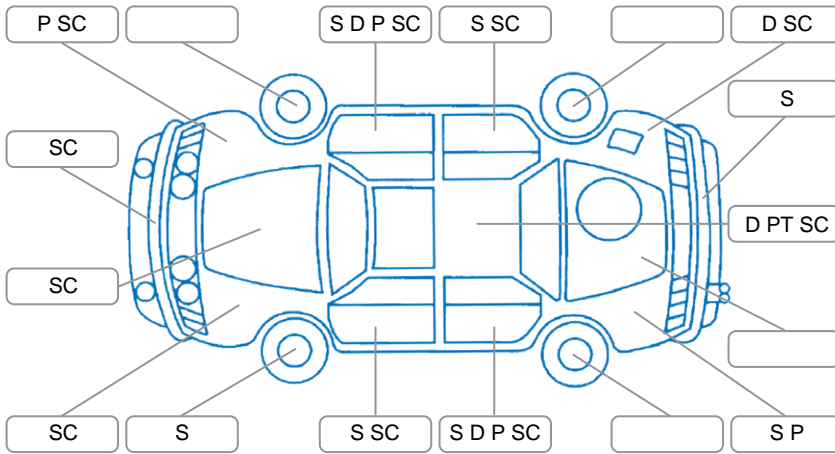

Report ID:	28,160,048	Version:	2
Created:	12 May 2026		

Make:	Toyota	Model:	Vanguard
Body Style:	SUV	Year:	2007
Rego No.:	NZJ938	Rego Expiry:	05 Mar 2026
WoF Expiry:	25 Feb 2027	Odometer:	119,529 Kms
Good No.:	28160048	VIN:	7AT0H65BX21148319
Next Service:	129, 535 Kms	Service History:	No

Key
 S = Scratch R = Rust C = Crack * = Decals W = Significant scuffs
 D = Dent PT = Paint defect P = Pin dent SC = Stone Chips

Note: some defects and blemishes may not be displayed in the diagram

Body Inspection Comments

Tyre repair kit instead of spare wheel.

Conditions During Body Inspection Dry

Under Carriage and Under Bonnet Inspection Comments

Interior Comments

Seats:	Average, seats stained.
Carpets:	Good
Panels:	Average
Dashboard:	Average, steering wheel has minor wearing.